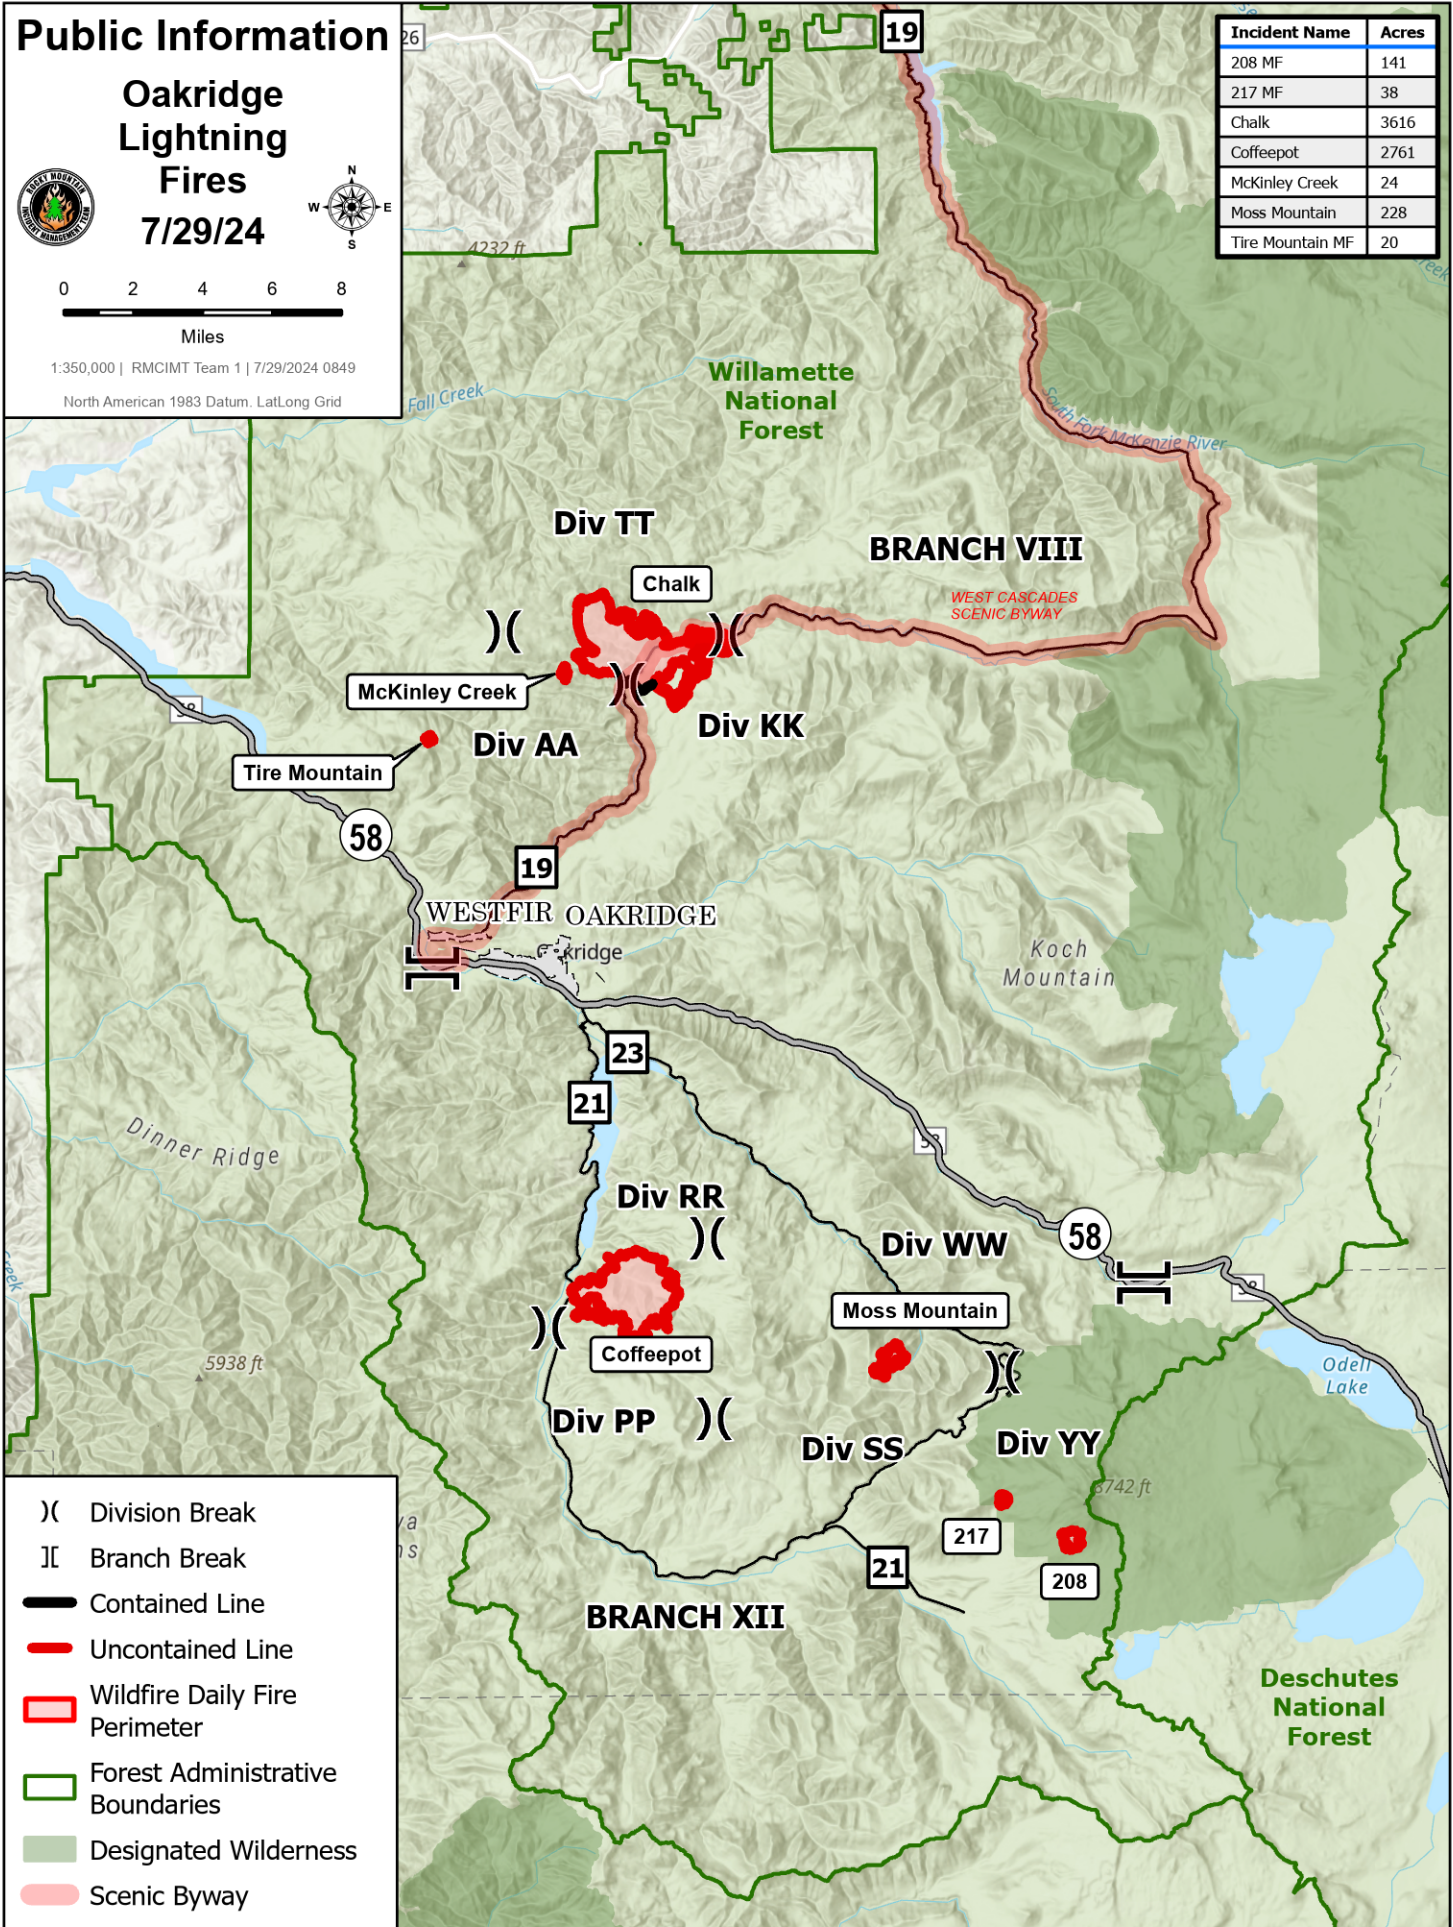

Public Information

Oakridge Lightning Fires 7/29/24

Miles

1:350,000 | RMCIMT Team 1 | 7/29/2024 0849

North American 1983 Datum, LatLong Grid

| Incident Name | Acres |
|------------------|-------|
| 208 MF | 141 |
| 217 MF | 38 |
| Chalk | 3616 |
| Coffeepot | 2761 |
| McKinley Creek | 24 |
| Moss Mountain | 228 |
| Tire Mountain MF | 20 |

-) (Division Break
- || Branch Break
- Contained Line
- Uncontained Line
- ▭ Wildfire Daily Fire Perimeter
- ▭ Forest Administrative Boundaries
- ▭ Designated Wilderness
- ▭ Scenic Byway